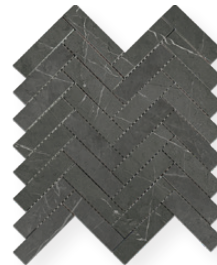

BRADARGRE3060M - Define DARK GREY MATT
BRADARGRE3060P - Define DARK GREY POLISHED

DEFINE DARK GREY 300X300

BRADARGRE3030M - Define DARK GREY MATT

DEFINE DARK GREY 73X298

BRADARGRE73298M - Define DARK GREY MATT