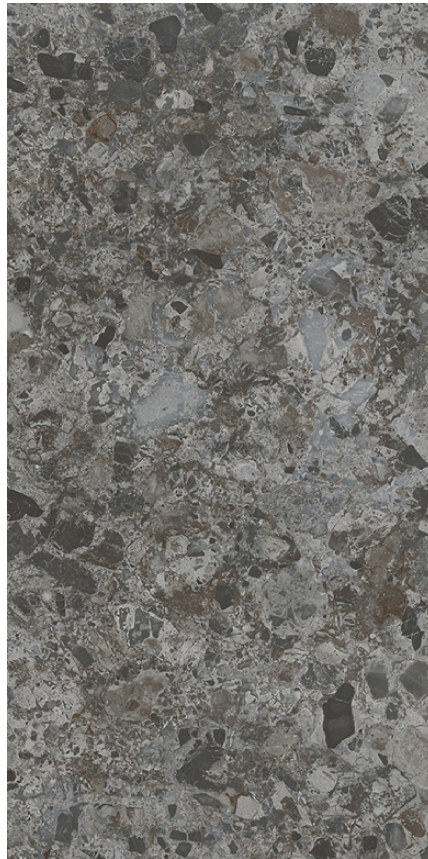

OMAGE SCURA 600X1200

BERSCU60120M - Omage SCURA MATT