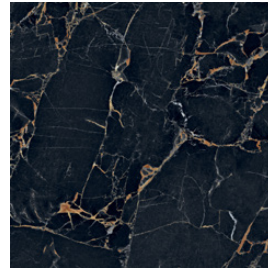

**SENSI SIGNORIA
PORT GOLD**
9114 - 1200X1200 LUX
9168 - 1200X1200 NAT

9120 - 600X1200 LUX
9171 - 600X1200 NAT