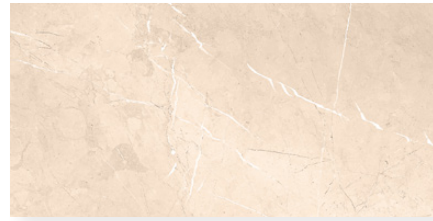

LOMBARDY BEIGE 300X600

BREBEI3060M - Lombardy BEIGE MATT