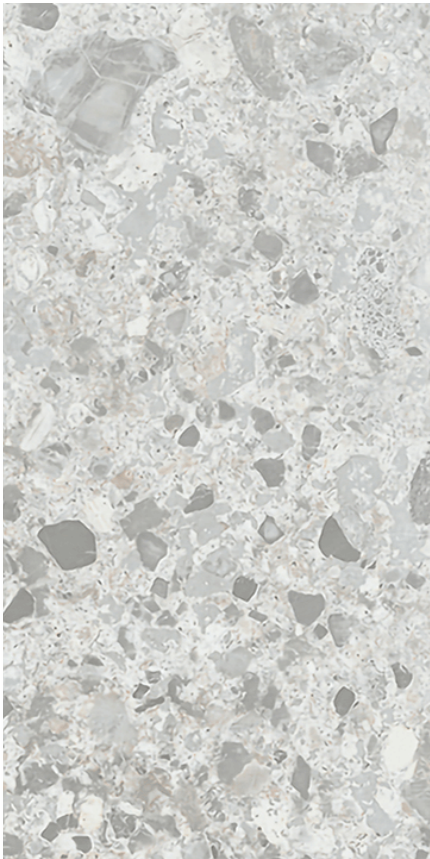

OMAGE PERLA 600X1200

BERPER60120M - Omage PERLA MATT