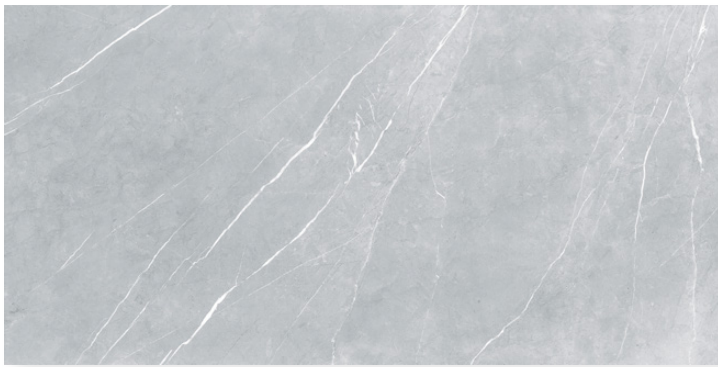

DEFINE BIANCO MOSAIC 287X281

BRABIAHER - Define BIANCO MATT HERRINGBONE 20X100

DEFINE BIANCO MOSAIC 292X252

BRABIAHEX - Define BIANCO MATT HEXAGON 100X100

DEFINE

DEFINE LIGHT GREY 600X1200

BRALIGGRE60120L - Define LIGHT GREY LAPPATO
BRALIGGRE60120M - Define LIGHT GREY MATT
BRALIGGRE60120G - Define LIGHT GREY POLISHED