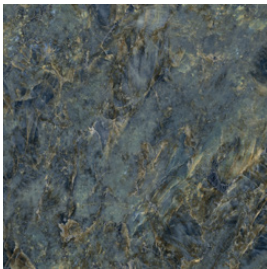

**SENSI SIGNORIA
LABRADORITE**
9116 - 1200X1200 LUX
9122 - 600X1200 LUX