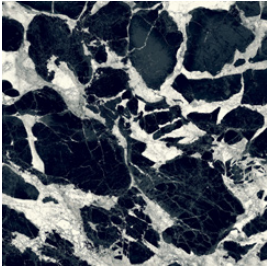

**MODENA
GRAND ANTIQUE**
2562 - 1200X1200 LUX
2564 - 600X1200 LUX