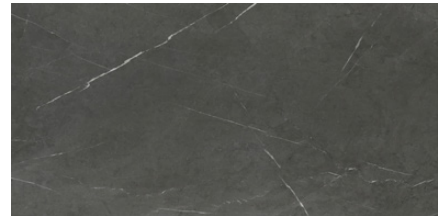

LOMBARDY DARK GREY 300X600

BREDGRE3060M - Lombardy DARK GREY MATT